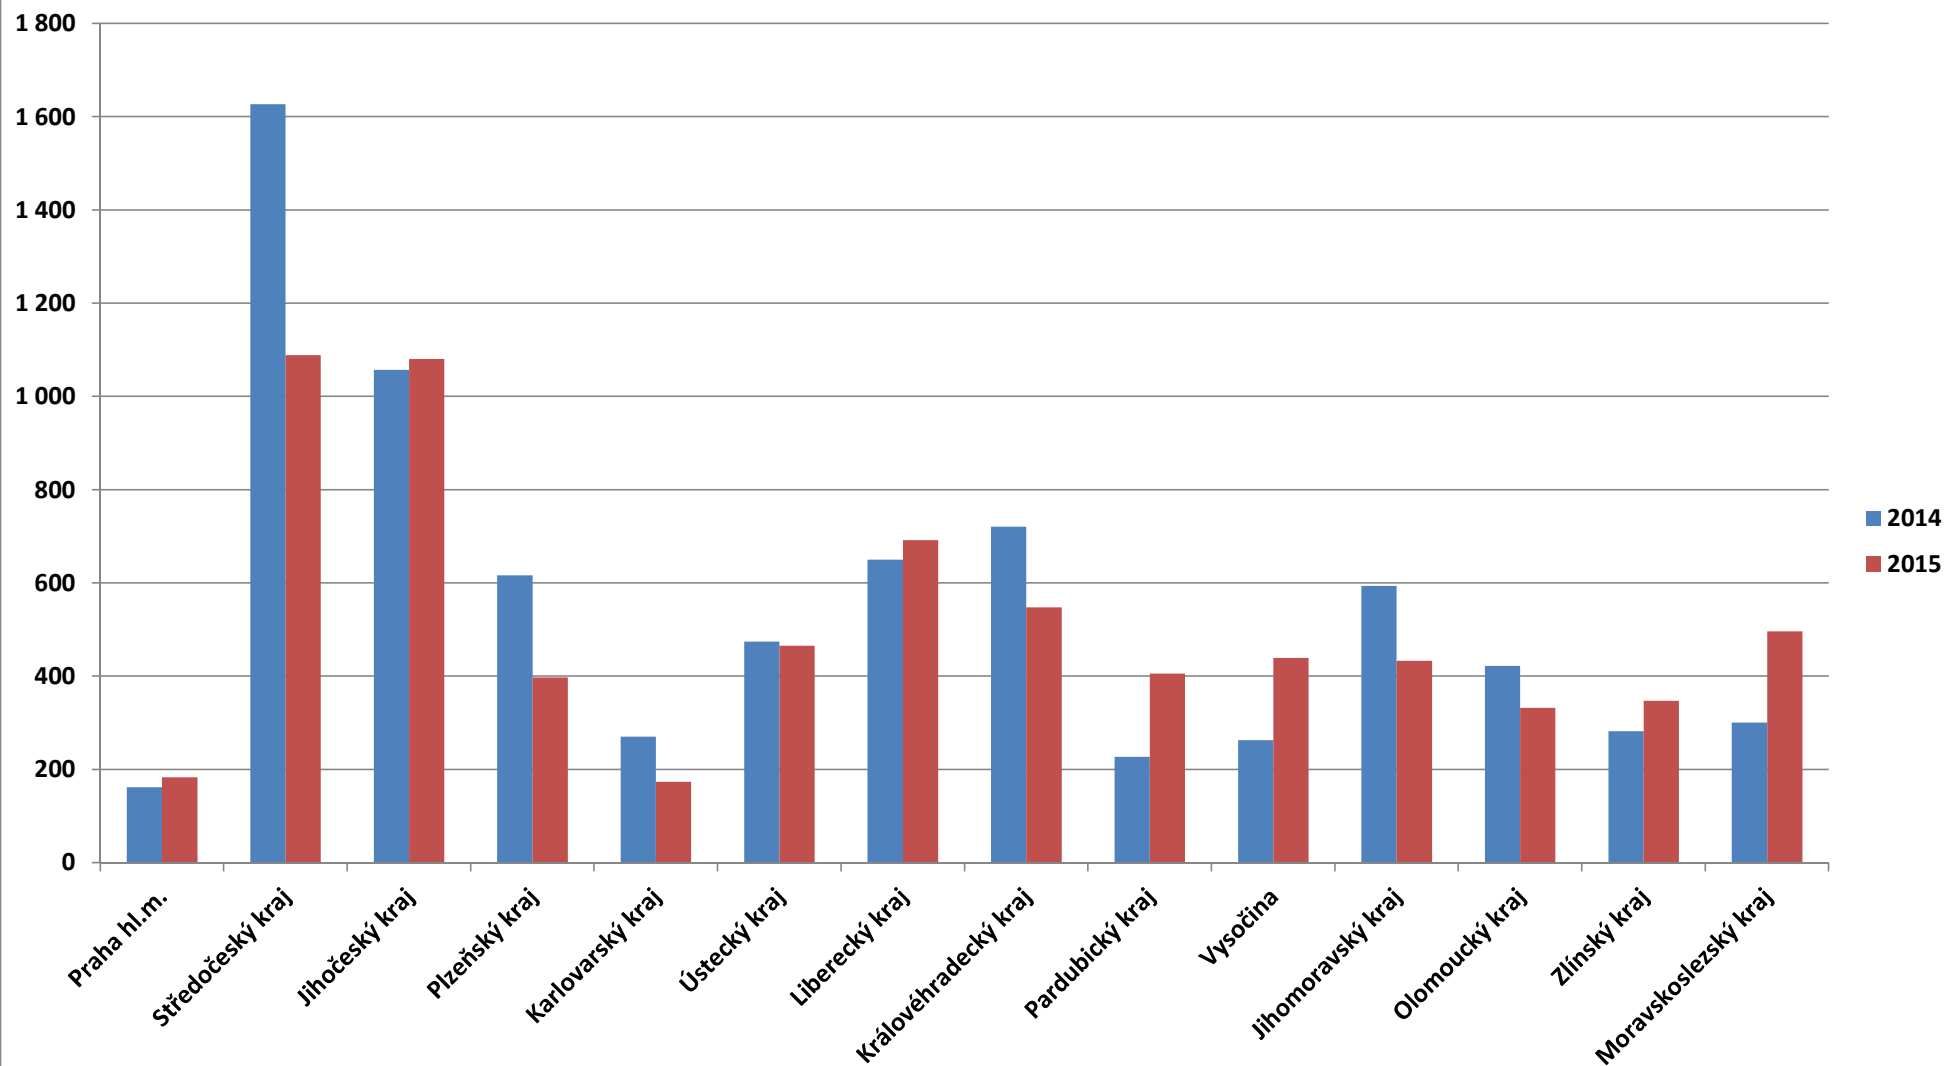

Delší turistické cesty rezidentů v tuzemsku dle krajů ČR (v tis.)