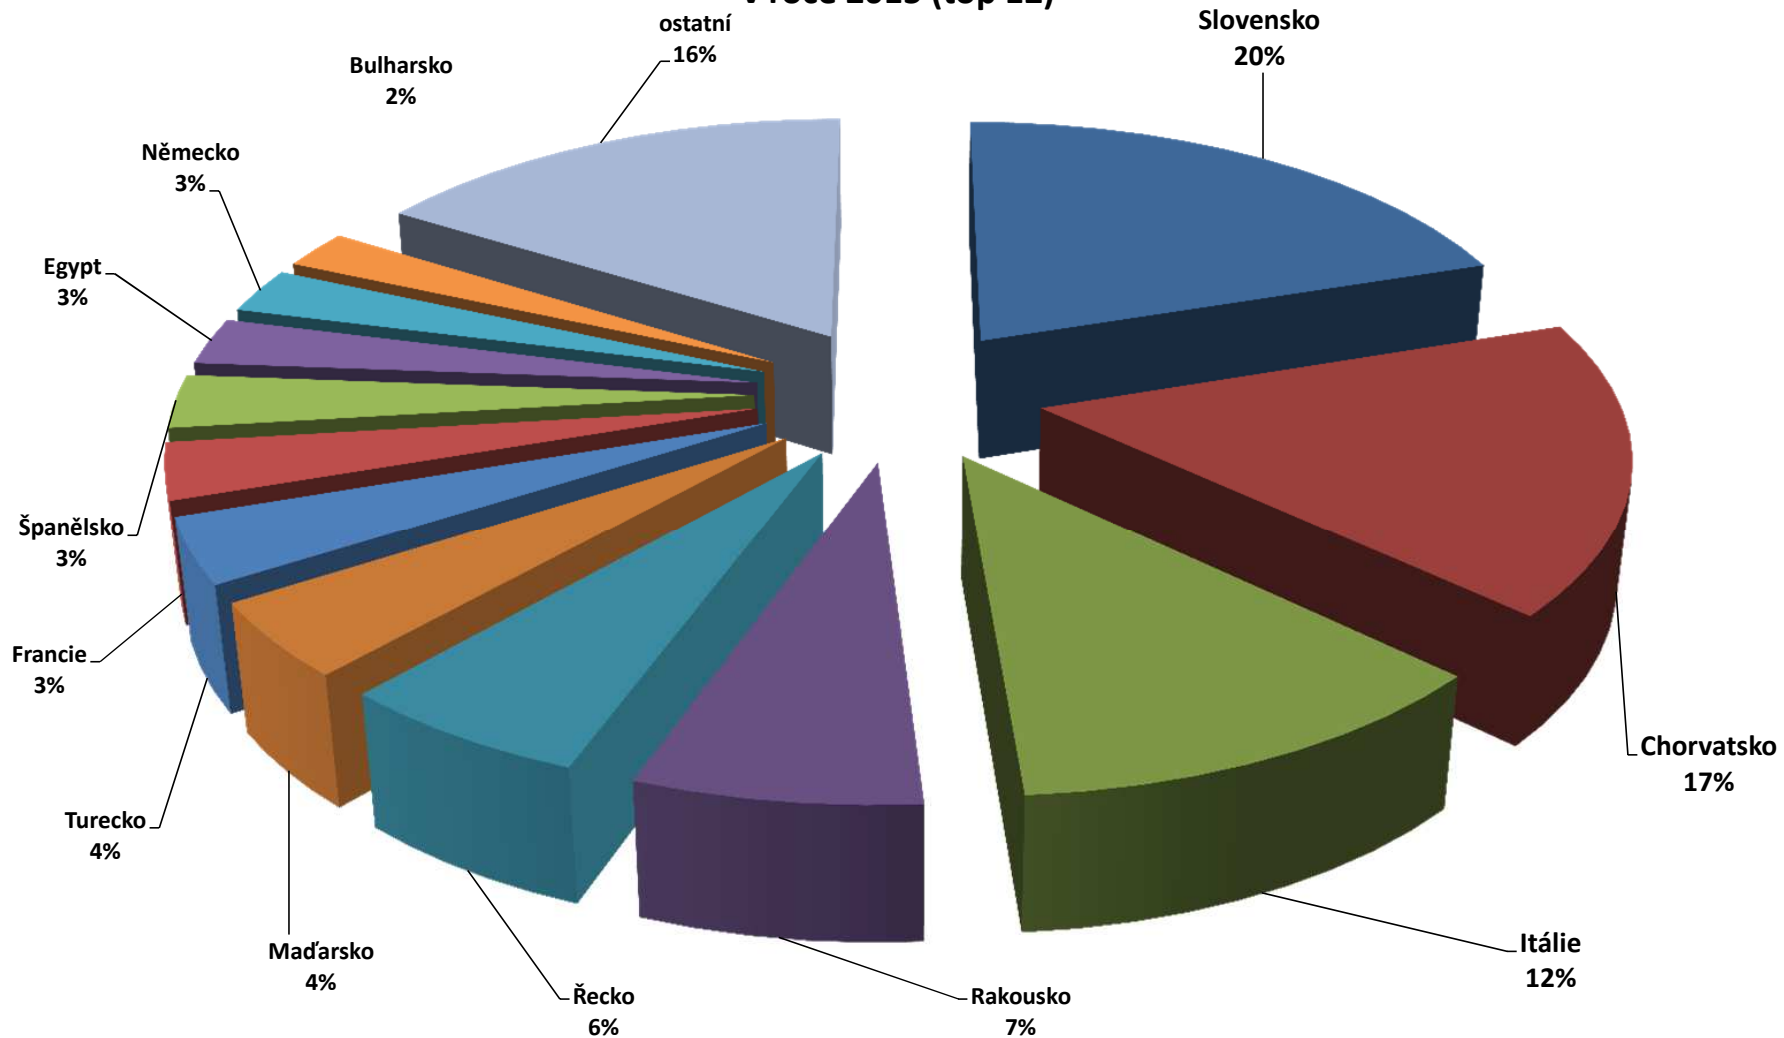

Delší turistické cesty rezidentů do zahraničí dle cílové destinace v roce 2015 (top 12)